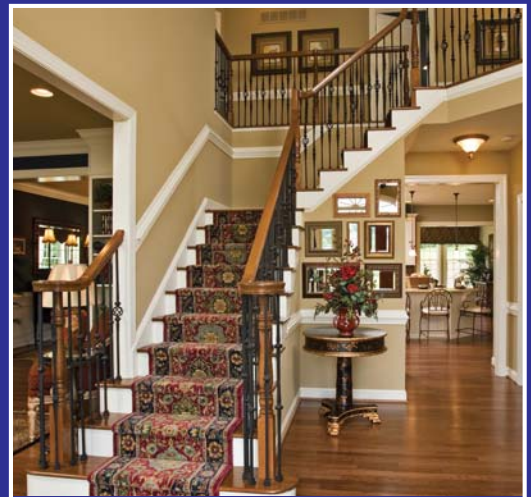

Photos shown are from a similar model.

CURRENT

BROKER INCENTIVES:

3% COMMISSION

TO CO-OP BROKERS ON BASE PRICE

RELO REIMBURSEMENT

UP TO 20% NOT EXCEEDING $1500

www.gambone.com